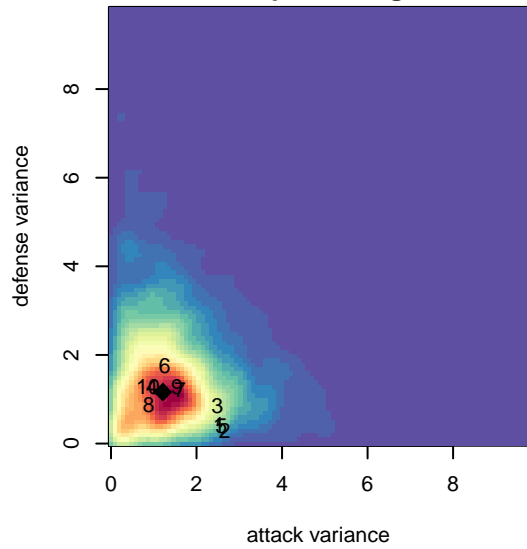

West Seattle En Fuego Red G01

West Seattle, WA
 G01 total strength=1161
 attack=3.75 defense=3.26
 fall league = PSPL Classic 1 U14
 spr league = Spr PSPL SuperLeague 2 U14
 notes= Woodward 2015

alt names used:

West Seattle En Fuego Red G01
 Dots are actual minus expected GF (blue circles) and GA (red triangles).
 Blue line is smoothed change in attack strength. Red is smoothed change in defense strength.

**attack and defense variance (black dot)
relative to other teams
and top 10 in region**