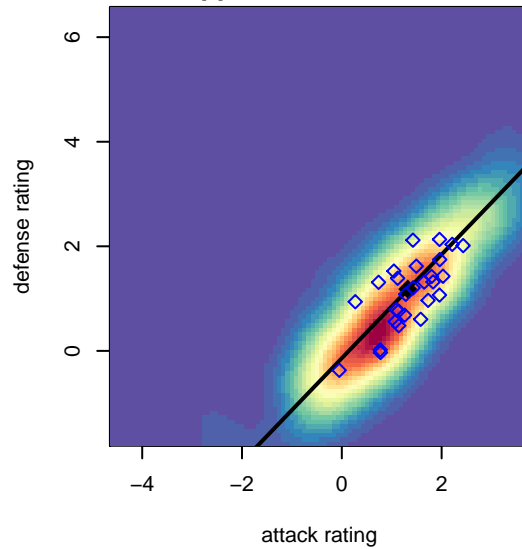

**attack and defense rating
relative to others at age
and all opponents in last 13 months**