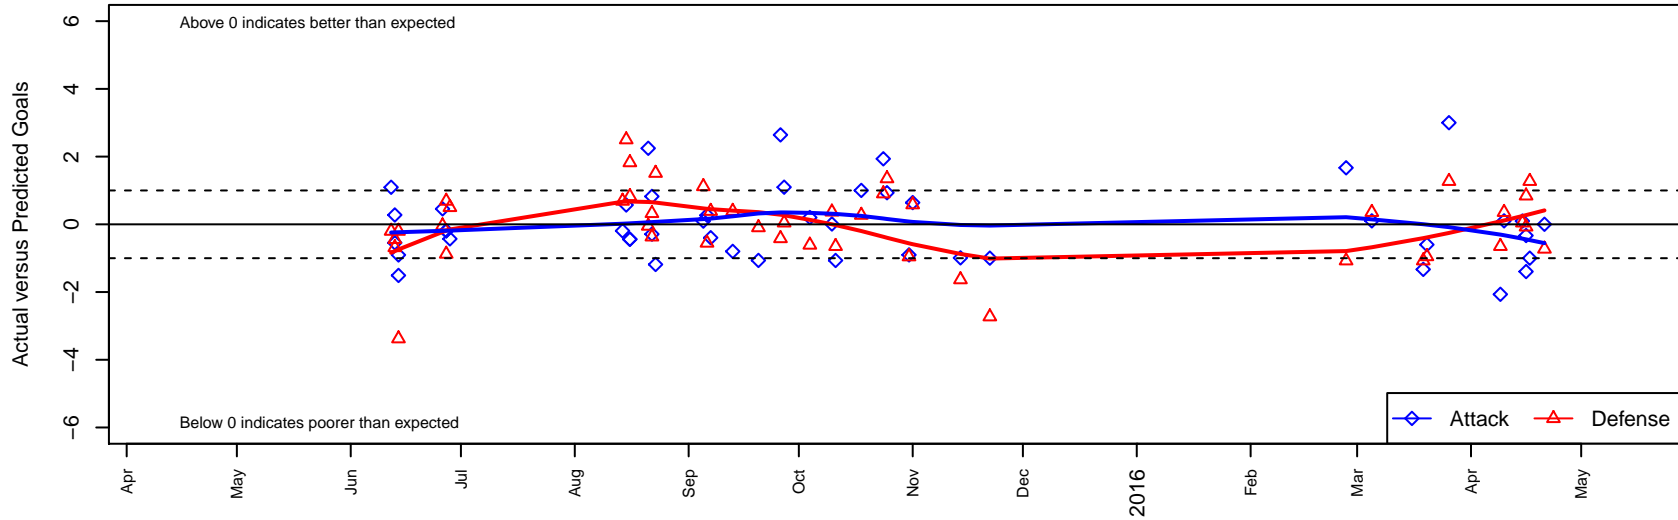

West Seattle En Fuego Red G01

West Seattle, WA
 G01 total strength=1161
 attack=3.75 defense=3.26
 fall league = PSPL Classic 1 U14
 spr league = Spr PSPL SuperLeague 2 U14
 notes= Woodward 2015

alt names used:

Venues played:
 2015 Starfire Spring Classic GU14
 2015 RVS Classic GU14
 2015 Tyee Cup GU14 Gold
 2015 Xtreme Cup GU14
 2015 Labor Day Cup GU14 Gold
 2015 PSPL Classic 1 U14
 2015 Spr PSPL SuperLeague 2 U14
 2015 WA Cup GU14 Silver U14

West Seattle En Fuego Red G01
 Dots are actual minus expected GF (blue circles) and GA (red triangles).
 Blue line is smoothed change in attack strength. Red is smoothed change in defense strength.

**attack and defense variance (black dot)
relative to other teams
and top 10 in region**