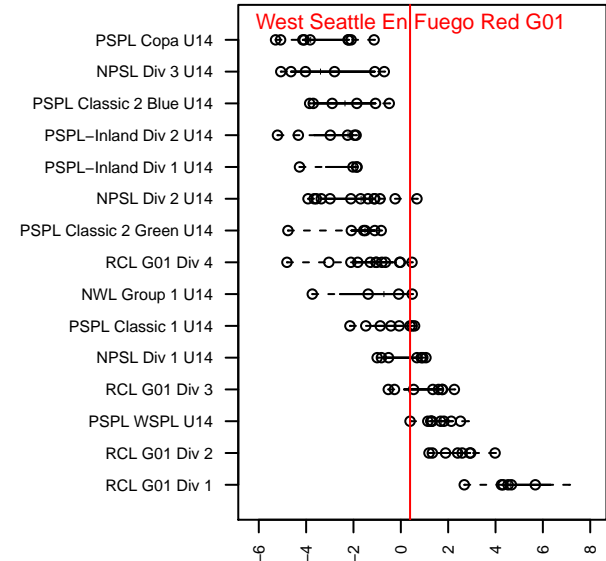

**attack and defense rating
relative to others at age
and all opponents in last 13 months**